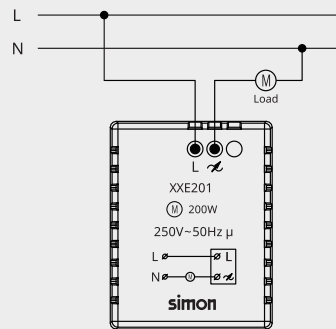

CHIẾT ÁP QUẠT